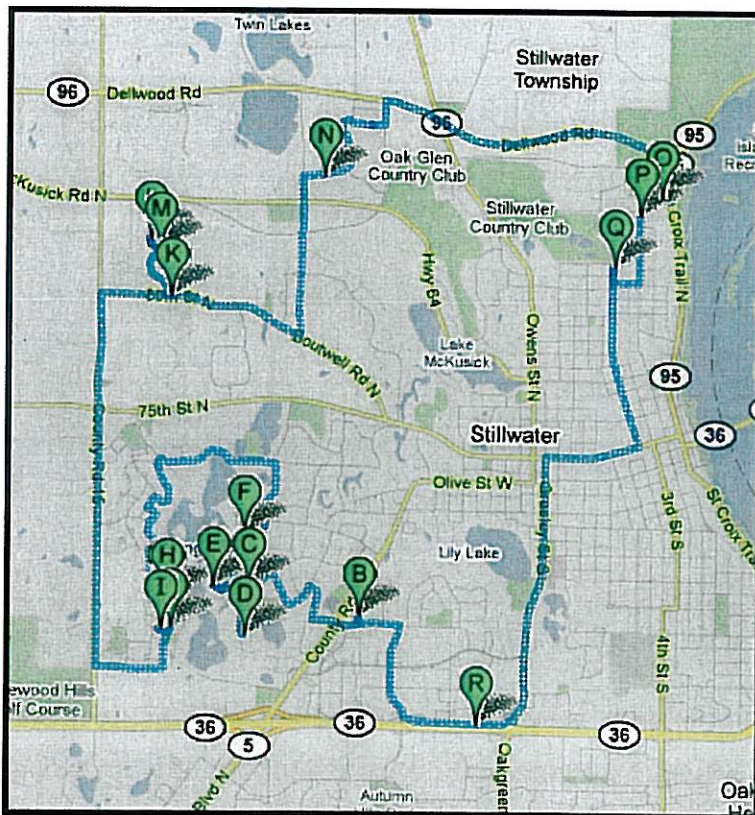

BROWN'S CREEK WATERSHED DISTRICT

1380 W FRONTAGE RD
HIGHWAY 36
STILLWATER, MN
5 5 0 8 2

651.275.1136 x26 [PHONE]
651.275.1254 [FAX]
WWW.BCWD.ORG

Join Us on Saturday, July 31st from 9 AM to 1:00 PM for a Tour of the Brown's Creek Watershed District

**School Bus provided at 1380 West Frontage Road, Hwy 36 at the Valley Ridge Mall
RSVP by Thursday, July 29, 2010 at 651-275-1136 x26 or Karen.kill@mnwcd.org
*Tour will be conducted Rain or Shine. Please wear clothing and footwear suitable for the weather.***

A - 9:00: Load bus at the Washington Conservation District at 1380 West Frontage Road, Highway 36, Stillwater

B - 9:05: Washington Co HRA Ann Bodlovich

C-F -9:25-10:10 Long Lake Croixwood Neighborhood

G-J - 10:15-11:00 Long Lake Legend's Neighborhood:

K-M - 11:05-11:45 Settler's Glen Neighborhood:

N - 11:50: (Drive-by) Oak Glen Neighborhood Raingardens

O-P 11:55-12:25 North Hill Neighborhood

Q - 12:30: Stillwater Country Club Project:

R - 1:00: Return to the Washington Conservation District